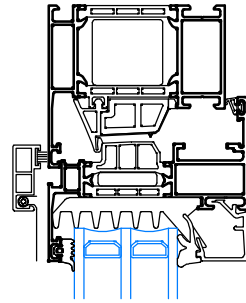

SCHUCO AWS75.SI ALUMINUM WINDOWS

TILT-TURN WINDOW
(70MM WIDE SASH)

TILT-TURN WINDOW
LARGE WINDOW UNITS
(78MM WIDE SASH)

EXTERIOR

FIXED WINDOW