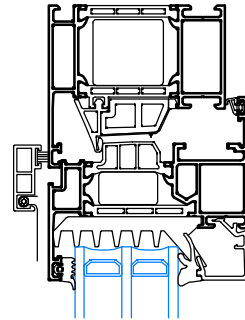

SCHUCO AWS75.SI ALUMINUM WINDOWS

TILT-TURN WINDOW
(70MM WIDE SASH)

TILT-TURN WINDOW
LARGE WINDOW UNITS
(78MM WIDE SASH)

EXTERIOR

FIXED WINDOW